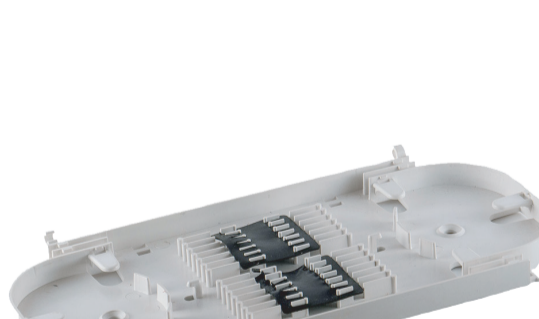

P/N	DESCRIPTION
LC QUAD SINGLE MODE FOOT PRINT FLANGELESS	
ANKSF02LCS12	Flexy Panel with 12 LC Quad adaptors SM Blue and 12 hole cover
ANKSF02LCS24	Flexy Panel with 24 LC Quad adaptors SM Blue
ANKSF02LCSA12	Flexy Panel with 12 LC Quad adaptors SM APC Green and 12 hole cover
ANKSF02LCSA24	Flexy Panel with 24 LC Quad adaptors SM APC Green
LC QUAD MULTI MODE FOOT PRINT FLANGELESS	
ANKSF02LCM12	Flexy Panel with 12 LC Quad adaptors MM Beige and 12 hole cover
ANKSF02LCM24	Flexy Panel with 24 LC Quad adaptors MM Beige
ANKSF02LCMA12	Flexy Panel with 12 LC Quad adaptors MM Aqua and 12 hole cover
ANKSF02LCMA24	Flexy Panel with 24 LC Quad adaptors MM Aqua
ANKSF02LCME12	Flexy Panel with 12 LC Quad adaptors MM Erika and 12 hole cover
ANKSF02LCME24	Flexy Panel with 24 LC Quad adaptors MM Erika
KITMAN	
ANKSCBLD	Sc Duplex LC Quad Hole cover
ANKSPC12	Splice cassette for 12 fibers
ANKSPC24	Splice cassette for 24 fibers