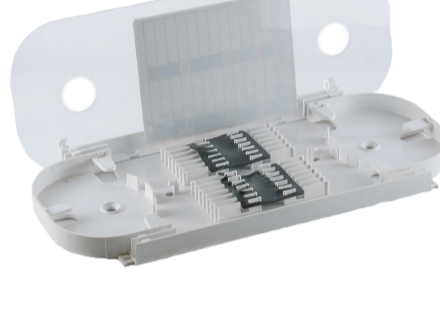

Flexy Opt Patch Panel SC Simplex - LC Duplex

P/N	DESCRIPTION
ANKSF01XX00	Flexy Panel Empty version For SC simplex and LC duplex
SC SIMPLEX SINGLE MODE FOOT PRINT FLANGELESS	
ANKSF01SCS12	Flexy Panel with 12 SC Simplex adaptors SM Blue and 12 hole cover
ANKSF01SCS24	Flexy Panel with 24 SC Simplex adaptors SM Blue
ANKSF01SCSA12	Flexy Panel with 12 SC Simplex adaptors SM APC Green and 12 hole cover
ANKSF01SCSA24	Flexy Panel with 24 SC Simplex adaptors SM APC Green
SC SIMPLEX MULTI MODE FOOT PRINT FLANGELESS	
ANKSF01SCM12	Flexy Panel with 12 SC Simplex adaptors MM Beige and 12 hole cover
ANKSF01SCM24	Flexy Panel with 24 SC Simplex adaptors MM Beige
ANKSF01SCMA12	Flexy Panel with 12 SC Simplex adaptors MM Aqua and 12 hole cover
ANKSF01SCMA24	Flexy Panel with 24 SC Simplex adaptors MM Aqua
ANKSF01SCME12	Flexy Panel with 12 SC Simplex adaptors MM Erika and 12 hole cover
ANKSF01SCME24	Flexy Panel with 24 SC Simplex adaptors MM Erika

Flexy Opt Patch Panel

P/N	DESCRIPTION
LC DUPLEX SINGLE MODE FOOT PRINT FLANGELESS	
ANKSF01LCS12	Flexy Panel with 12 LC Duplex adaptors SM Blue and 12 hole cover
ANKSF01LCS24	Flexy Panel with 24 LC Duplex adaptors SM Blue
ANKSF01LCSA12	Flexy Panel with 12 LC Duplex adaptors SM APC Green and 12 hole cover
ANKSF01LCSA24	Flexy Panel with 24 LC Duplex adaptors SM APC Green
LC DUPLEX MULTI MODE FOOT PRINT FLANGELESS	
ANKSF01LCM12	Flexy Panel with 12 LC Duplex adaptors MM Beige and 12 hole cover
ANKSF01LCM24	Flexy Panel with 24 LC Duplex adaptors MM Beige
ANKSF01LCMA12	Flexy Panel with 12 LC Duplex adaptors MM Aqua and 12 hole cover
ANKSF01LCMA24	Flexy Panel with 24 LC Duplex adaptors MM Aqua
ANKSF01LCME12	Flexy Panel with 12 LC Duplex adaptors MM Erika and 12 hole cover
ANKSF01LCME24	Flexy Panel with 24 LC Duplex adaptors MM Erika
KITMAN	
ANKSCBLS	Sc Simplex LC Duplex Hole cover
ANKSPC12	Splice cassette for 12 fibers
ANKSPC24	Splice cassette for 24 fibers