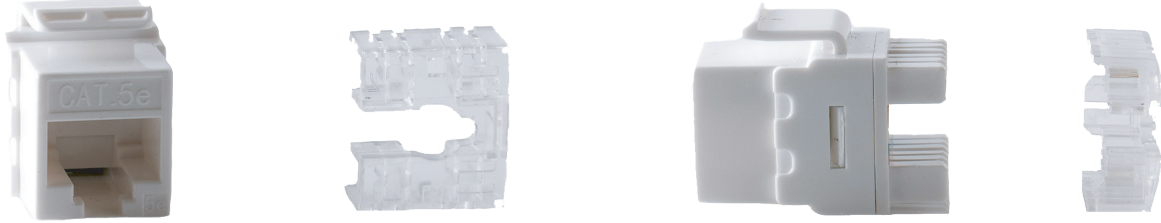

Connectivity CAT 6A Standard Line

UTP 180 degrees Tool less design for Cat5e, Cat6 and Cat6A keystone jacks

P/N	DESCRIPTION
CAT 6A UNSHIELDED CONNECTIVITY	
ANK6A01801	CAT6A UTP 180 ° Toolless White
ANK6A01802	CAT6A UTP 180 ° Toolless Black
ANK6A11801	CAT6A UTP 180 ° (new Tool) White Punch Down
ANK6A11802	CAT6A UTP 180 ° (new Tool) Black Punch Down
ANK102400	UTP Patch Panel empty Black
ANK6A02424	CAT6A UTP Patch Panel Full Black with rear management
CAT 6A SHIELDED CONNECTIVITY	
ANK6A51801	CAT6A STP 180 ° Toolless Silver
ANK6A61801	CAT6A STP 180 ° (new Tool) Silver Punch Down
ANK52400	STP Patch Panel empty Silver Blade + Silver Trim
ANK6A52424	CAT6A STP Patch Panel Full Silver Blade + Silver Trim

Connectivity CAT 6A

UTP 180 degrees Tool less design for Cat5e, Cat6 and Cat6A keystone jacks

P/N	DESCRIPTION
CAT 6 UNSHIELDED CONNECTIVITY	
ANK601801	CAT6 UTP 180 ° Toolless White
ANK601802	CAT6 UTP 180 ° Toolless Black
ANK611801	CAT6 UTP 180 ° (new Tool) White Punch Down
ANK611802	CAT6 UTP 180 ° (new Tool) Black Punch Down
ANK102400	UTP Patch Panel empty Black
ANK602424	CAT6 UTP Patch Panel Full Black with rear management
CAT 6 SHIELDED CONNECTIVITY	
ANK651801	CAT6 STP 180 ° Toolless Silver
ANK661801	CAT6 STP 180 ° (new Tool) Silver Punch Down
ANK152400	STP Patch Panel empty Silver Blade + Silver Trim
ANK652424	CAT6 STP Patch Panel Full Silver Blade + Silver Trim