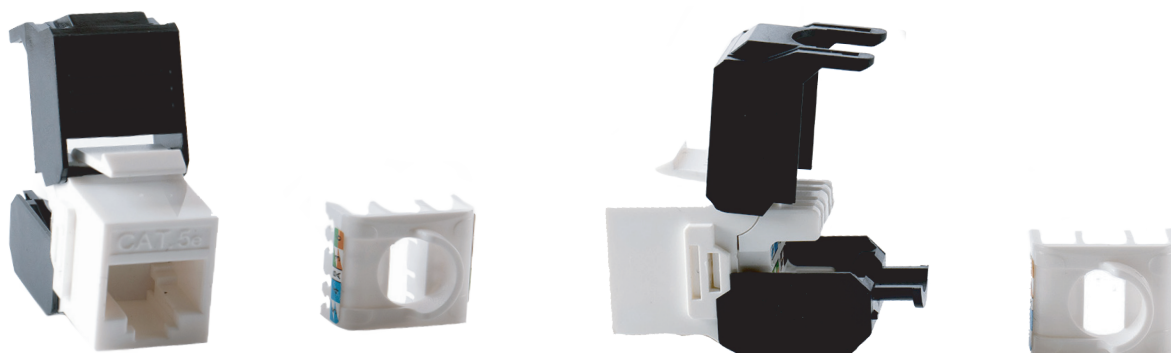

Connectivity CAT 6A Standard Line

UTP 180 degrees Tool less design for Cat5e, Cat6 and Cat6A keystone jacks

P/N	DESCRIPTION
CAT 6A UNSHIELDED CONNECTIVITY	
ANK6A01801	CAT6A UTP 180 ° Toolless White
ANK6A01802	CAT6A UTP 180 ° Toolless Black
ANK6A11801	CAT6A UTP 180 ° (new Tool) White Punch Down
ANK6A11802	CAT6A UTP 180 ° (new Tool) Black Punch Down
ANK102400	UTP Patch Panel empty Black
ANK6A02424	CAT6A UTP Patch Panel Full Black with rear management
CAT 6A SHIELDED CONNECTIVITY	
ANK6A51801	CAT6A STP 180 ° Toolless Silver
ANK6A61801	CAT6A STP 180 ° (new Tool) Silver Punch Down
ANK52400	STP Patch Panel empty Silver Blade + Silver Trim
ANK6A52424	CAT6A STP Patch Panel Full Silver Blade + Silver Trim

Connectivity CAT 6A

UTP 180 degrees Tool less design for Cat5e, Cat6 and Cat6A keystone jacks

P/N	DESCRIPTION
CAT 6 UNSHIELDED CONNECTIVITY	
ANK601801	CAT6 UTP 180 ° Toolless White
ANK601802	CAT6 UTP 180 ° Toolless Black
ANK611801	CAT6 UTP 180 ° (new Tool) White Punch Down
ANK611802	CAT6 UTP 180 ° (new Tool) Black Punch Down
ANK102400	UTP Patch Panel empty Black
ANK602424	CAT6 UTP Patch Panel Full Black with rear management
CAT 6 SHIELDED CONNECTIVITY	
ANK651801	CAT6 STP 180 ° Toolless Silver
ANK661801	CAT6 STP 180 ° (new Tool) Silver Punch Down
ANK152400	STP Patch Panel empty Silver Blade + Silver Trim
ANK652424	CAT6 STP Patch Panel Full Silver Blade + Silver Trim