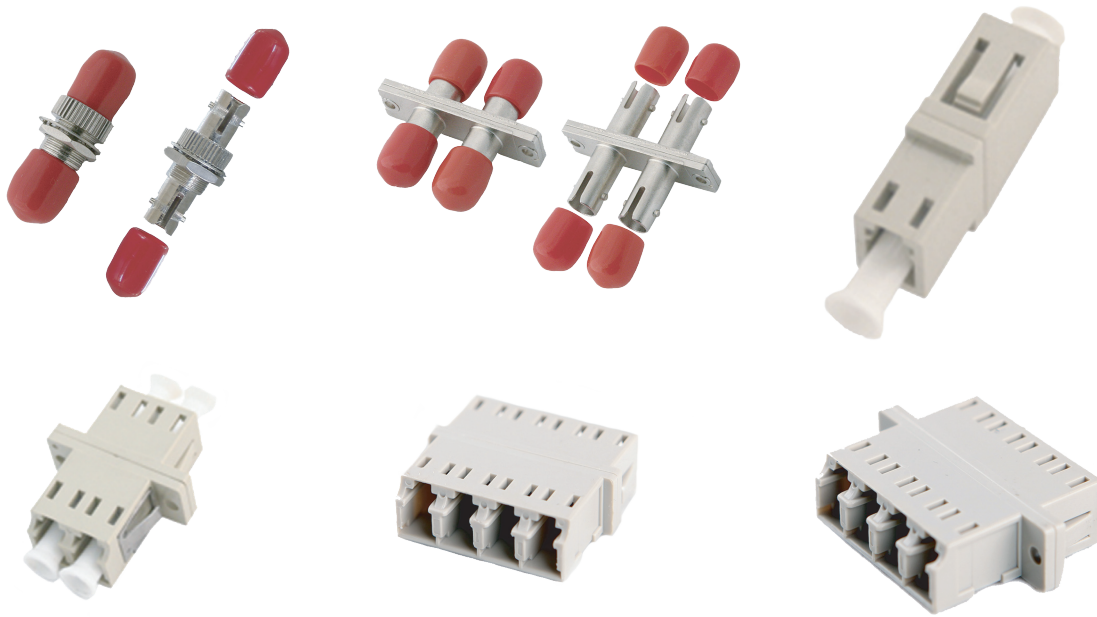

Adaptors Multimode

P/N	DESCRIPTION
FC MULTIMODE	
ANKFCPKMM	Adaptor FC MM 'Square' Phosphor Bronze Sleeve 2.2mm Key-Way
ANKFCPDMM	Adaptor FC MM Uniter Small 11mm with Double D Footprint - Phosphor Bronze - 2.06 KeyWay White Dust Caps
SC MULTIMODE	
ANKSCPSFLMM	Adaptor SC MM Simplex Beige-PB-SX-Metal Clip-Flange-STD-Tray
ANKSCPSWFMM	Adaptor SC MM Simplex Uniter Without Flange - Phosphor Bronze - BEIGE
ANKSCPDFLMM	Adaptor SC MM Duplex Beige-PB-DX-Metal Clip-Flange-STD
ST MULTIMODE	
ANKSTPMM	Adaptor ST MM red Cap-STD
LC MULTIMODE	
ANKLCPDFLMM	Adaptor LC MM Duplex Beige-ZR-DX-Metal Clip-Flange-STD
ANKLCPSWFMM	Adapter LC MM Duplex Beige (SC Simplex FootPrint) 'Without Flange'
ANKLCPDFLACQ	Adapter LC MM Duplex - ZIRCONIA SLEEVE - AQUA (SC Simplex FootPrint) With Flange
ANKLCPDWFACQ	Adapter LC MM Duplex AQUA ZIRCONIA (SC FootPrint) 'Without Flange'
ANKLCPDFLERK	Adapter LC MM Duplex - ZIRCONIA SLEEVE - Erika Violet SC Simplex FootPrint With Flange
ANKLCPDWFERK	Adapter LC MM Duplex Erika Violet ZIRCONIA SC FootPrint 'Without Flange'
ANKLCPQFLERL	Adapter LC MM QUADPLEX (x4) - ZIRCONIA SLEEVE - AQUA (SC Dplx FootPrint) METAL CLIP with Flange.
ANKLCPQWFACQ	Adaptor LC MM QUADPLEX Flangeless with Zirconia Sleeves - Aqua
ANKLCPQFLMM	Adapter LC MM QUADPLEX (x4) BEIGE (SC Dplx FootPrint) METAL CLIP with Flange
ANKLCPQFLMM	Adapter LC/PC MM QUADPLEX BEIGE MM WITHOUT MOUNTING FLANGE
E2000 MULTIMODE	
ANKE2PFLMM	Adaptor E2000 MM R&M Beige with 2-Hole Flange R505522 Simplex SC Foot-Print