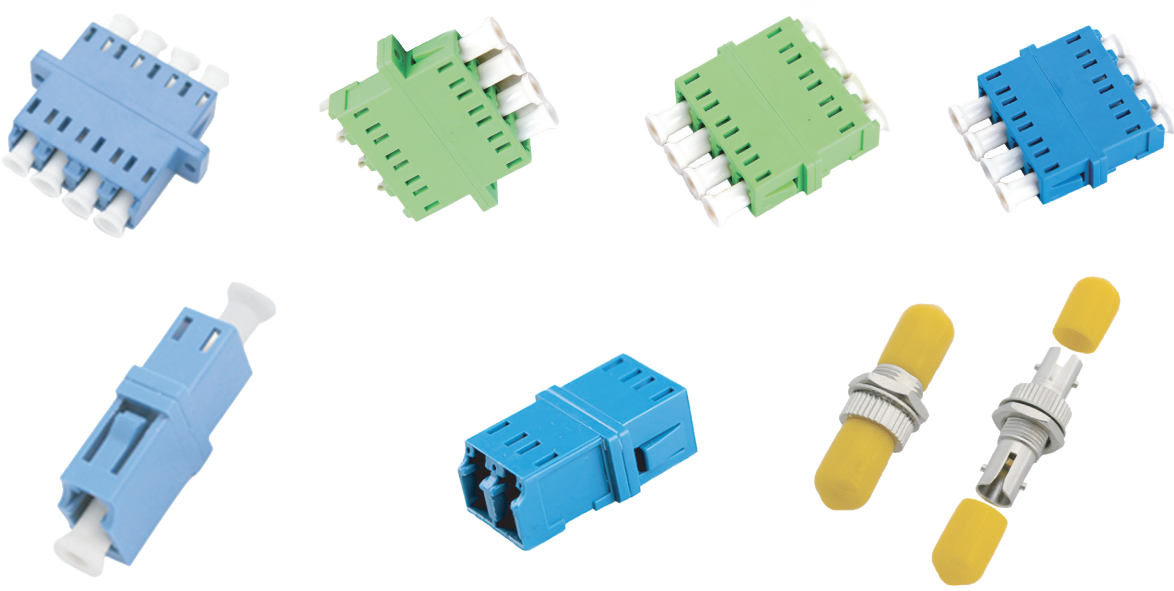

Adaptors Singlemode

P/N	DESCRIPTION
FC SINGLEMODE	
ANKFCPDD09	Adaptor FC SM Uniter Small 11mm with Double D footprint Ceramic Sleeve - 2.06 KeyWay Clear Dust Caps
ANKFCADD09	Adaptor FC SM APC Uniter Small 11mm with Double D Footprint Ceramic Sleeve - 2.06 KeyWay Green Caps
ANKFCPSQ09	Adaptor FC SM Uniter 'Square' Ceramic Sleeve 2.06mm Key-Way Clear Dust Cap
ANKFCASQ09	Adaptor FC SM APC-ZR-Square-STD-Green Cap
SC SINGLEMODE	
ANKSCPSFL09	Adaptor SC SM Blue-ZR-Simplex-Metal Clip-Flange-STD
ANKSCPSWF09	Adaptor SC SM Blue Simplex Uniter Without Flange - Ceramic Sleeve
ANKSCPDFL09	Adaptor SC SM Blue-ZR-DX-Metal Clip-Flange-STD
ANKSCPDWF09	Adaptor SC SM Duplex Uniter Without Flange - Ceramic Sleeve - Blue
ANKSCASFL09	Adaptor SC APC SM Green-ZR-SX-Metal Clip-Flange-STD
ANKSCASWF09	SC/APC Simplex SM Uniter Without Flange - Ceramic Sleeve - GREEN
ANKSCADFL09	Adaptor SC APC SM Green-ZR-DX-Metal Clip-Flange-STD
ANKSCADWF09	SC/APC Duplex SM Uniter - GREEN Without Flange - Ceramic Sleeve
ST SINGLEMODE	
ANKSTP09	Adaptor ST SM Yellow Cap-STD
LC SINGLEMODE	
ANKLCPDFL09	Adaptor LC SM DUPLEX Blue-ZR-DX-Metal Clip-Flange-STD
ANKLCPDWFL09	Adaptor LC SM UPLEX BLUE S'Mode SC Simplex FootPrint - Without Flange
ANKLCPQFL09	Adaptor LC SM Blue-ZR-QUAD-Metal Clip-Flange-STD
ANKLCAQFL09	Adaptor LC SM QUAD (x4) BLUE (SC Dplx FootPrint) METAL CLIP Without Flange
ANKLCAQFL09	Adaptor LC/APC SM QUAD GREEN (SC Dplx FootPrint) Metal Clip with Flange
ANKLCADFL09	Adaptor LC APC SM Green-ZR-DUPLEX -Metal Clip-Flange-STD
ANKLCADWF09	Adaptor LC APC SM Green-ZR-DUPLEX- Metal Clip-Without Flange
ANKLCPSWF09	Adaptor LC SM Simplex 999-111 - Ceramic Sleeve Without Flange
E2000 SINGLEMODE	
ANKE2PFL09	Adaptor E2000 SM R&M BLUE with 2-Hole Flange R504511 - Simplex SC Foot-Print